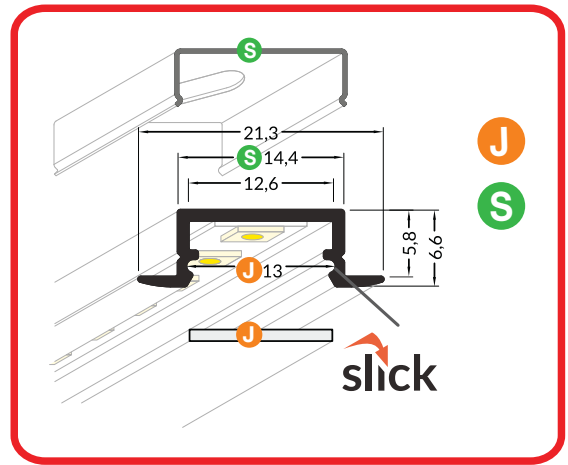

BEGTIN 12

encasté

mur

plafond

≤12mm

MALLTIS
www.maltis.com

1 PROFILÉ

1m	● aluminium brut	● anodisé noir
2m	★ anodisé	▲ laqué blanc

aluminium brut	anodisé	anodisé noir	laqué blanc
1m > 30523 ●	1m > 30525 ★	1m > 30526 ●	1m > 30524 ▲
2m > 30527 ●	2m > 30529 ★	2m > 30530 ●	2m > 30528 ▲