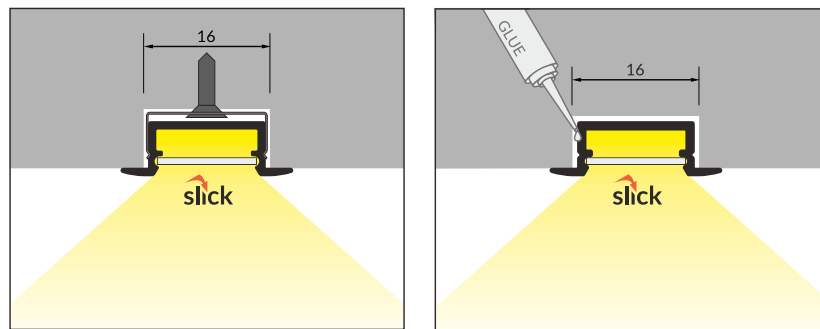

2 DIFFUSEUR

B	opale	dépoli	transparent
1m	> 30195	> 30197	> 30199
2m	> 30196	> 30198	> 30200