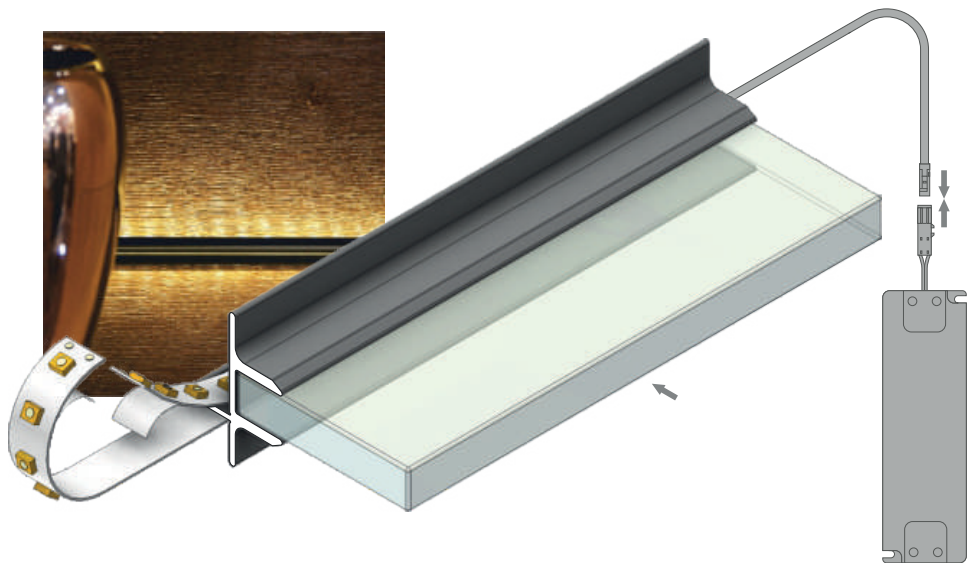

TWIN+

aluminium brut

30129
30130

TWIN STANDARD

montage du strip LED

visser pointeau 2xM4

TWIN+

EDGE 10