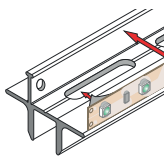

TWIN+

aluminium brut

30129
30130

TWIN STANDARD

montage du strip LED

visser pointeau 2xM4

TWIN+

EDGE 10