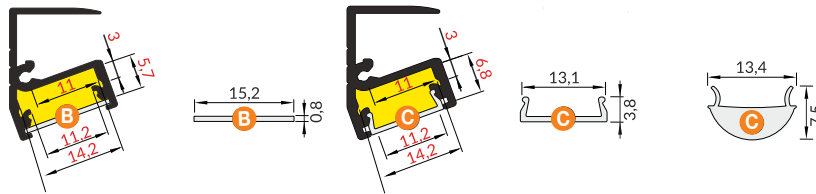

2 DIFFUSEUR

	1m	2m	opale	dépoli	transparent	opale	dépoli	transparent
1m	30195	30197	30199	30203	30201	30205		
2m	30196	30198	30200	30204	30202	30206