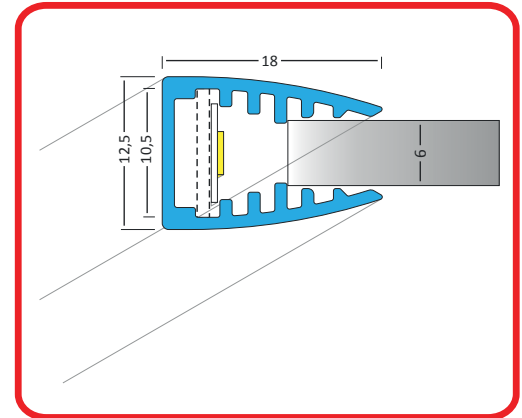

1 PROFILÉ 1m 2m ★ anodisé