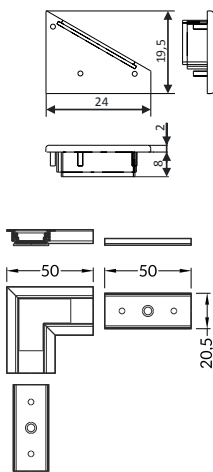

3 TERMINAISON

sans passage de câble, aluminium brut, anodisé noir, avec passage de câble, anodisé, laqué blanc

30334	30333	30335	30268
30338	30337	30339	30340