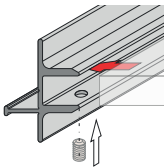

TWIN+

aluminium brut

30129
30130

TWIN STANDARD

montage du strip LED

visser pointeau 2xM4

TWIN+

EDGE 10