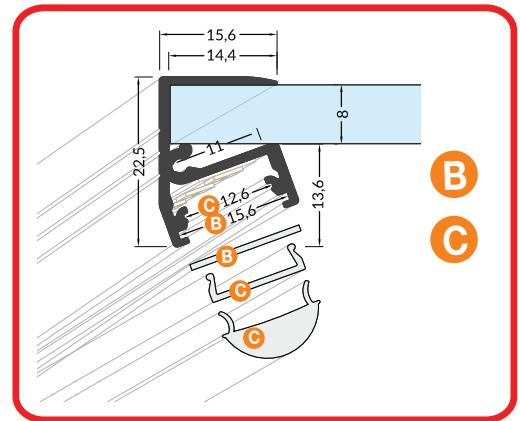

EDGE 10

pour verre

≤8mm

MALLTIS
www.maltis.com

1 PROFILÉ

	1m	2m	aluminium brut	anodisé	anodisé noir	laqué blanc
1m	30478	30133	30135	30137		
2m	30479	30134	30136	30138