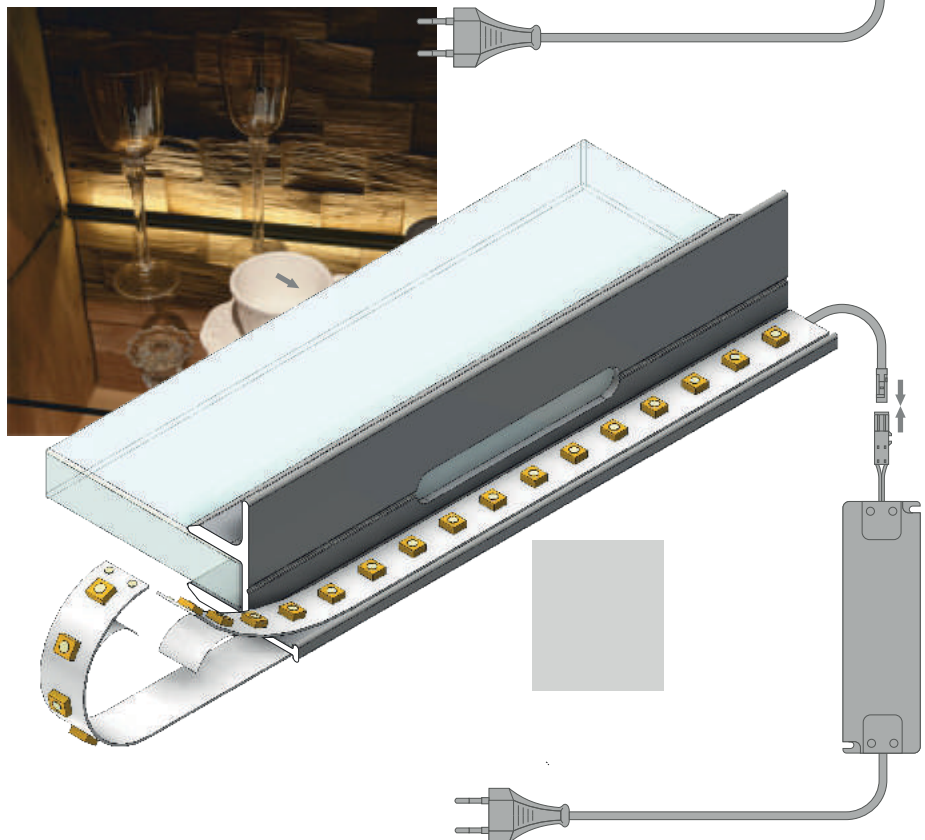

TWIN+

aluminium brut

30129
30130

TWIN STANDARD

montage du strip LED

visser pointeau 2xM4

TWIN+

EDGE 10