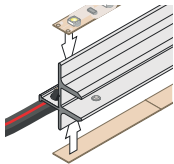

TWIN+

aluminium brut

30129
30130

TWIN STANDARD

montage du strip LED

visser pointeau 2xM4

TWIN+

EDGE 10