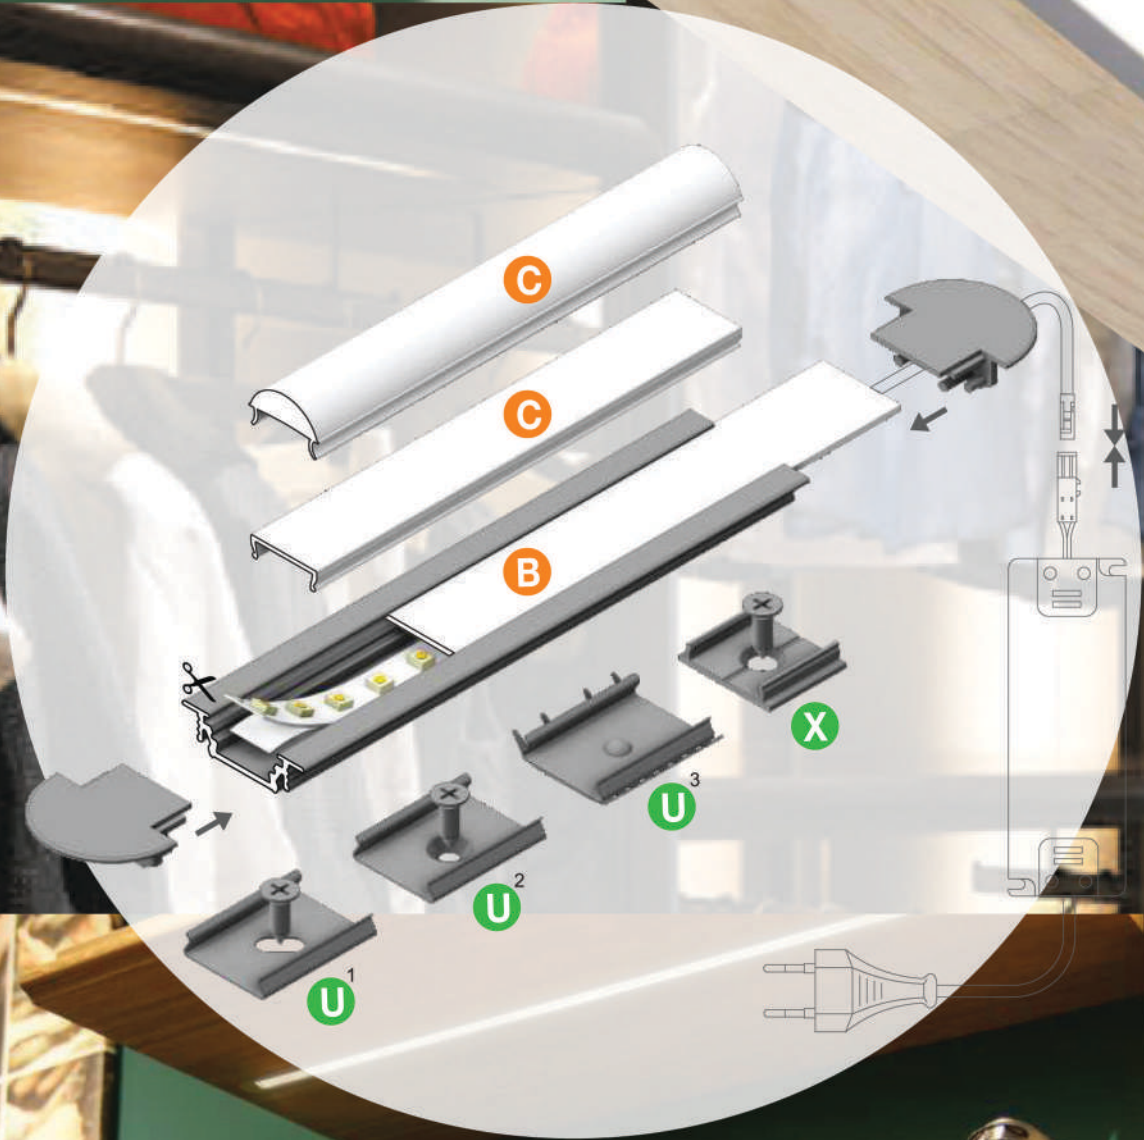

Technical diagrams showing dimensions for the support brackets: 22, 16, 4, 4, 5, 15, 18, 3, 18, 50, 3.8, 93.2, 63, 15.4, 35.2, 40, 4, 11, 59.2.

BEGTIN 12

encasté

mur

plafond

≤12mm

MALLTIS
www.maltis.com

1 PROFILÉ